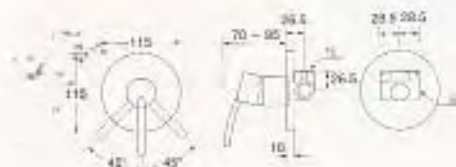

NEW

**V101**  
CONCEALED  
SINGLE LEVER  
BATH MIXER

• With Change Lever to Wall Shower & to Bath Spout.

NEW

**V100**  
CONCEALED  
SINGLE LEVER  
BATH MIXER

## SK17353 PSK17353 SINGLE LEVER BATH MIXER with SHOWER SET

- Hose length 1.3m.
- ECO-Shower head with On/Off button.
- Shower bracket included.

ECO  
Series

PSK17353