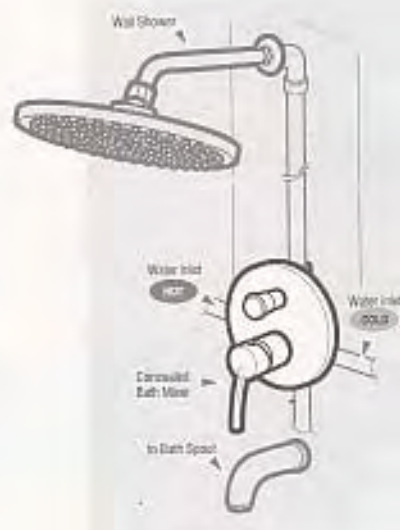

NEW

**V101**  
CONCEALED  
SINGLE LEVER  
BATH MIXER

• With Change Lever to Wall Shower & to Bath Spout.

NEW

**V100**  
CONCEALED  
SINGLE LEVER  
BATH MIXER

## SK17353 PSK17353 SINGLE LEVER BATH MIXER with SHOWER SET

- Hose length 1.3m.
- ECO-Shower head with On/Off button.
- Shower bracket included.

ECO  
Series

PSK17353