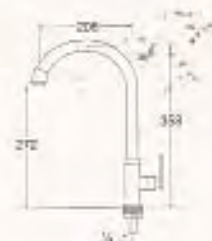

- Cold water only

Y501R

**Y500R  
PY500R**  
SINGLE LEVER  
BASIN TAP

- Cold water only

Y500R

**Y510R  
PY510R**  
SINGLE LEVER  
BASIN TAP

- Cold water only

Y510R

**Y350-S**  
SINGLE LEVER  
BASIN TAP

- Cold water only

**Y350-L**  
SINGLE LEVER  
BASIN TAP

- Cold water only

Single Lever Sink Tap  
(Cold Water Only)

**A870**  
SINGLE LEVER  
SINK TAP

- With swinging pipe
- Cold water only

**A500**  
SWINGING SINK TAP

- With swinging pipe
- Cold water only
- Ceramic cartridge type

**A510**  
SWINGING SINK TAP

- With swinging pipe
- Cold water only
- Ceramic cartridge type

**K35C**  
SINK MIXER