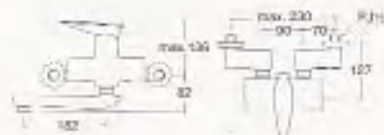

SK175 SINGLE LEVER BATH MIXER with SHOWER SET

- Soft click indicates lever position.

• Shower set type:
PSK1753C - Chrome

07
SAN-EI
Tape