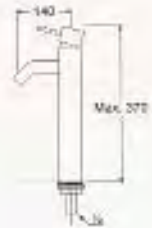

## SK175 SINGLE LEVER BATH MIXER with SHOWER SET

- Soft click indicates lever position.

• Shower set type:  
PSK1753C - Chrome

07  
SAN-EI  
Tape

Single Lever Basin Tap  
(Cold Water Only)

NEW

**Y501R  
PY501R**  
SINGLE LEVER  
BASIN TAP

- Cold water only

Y501R

**Y500R  
PY500R**  
SINGLE LEVER  
BASIN TAP

- Cold water only

Y500R

**Y510R  
PY510R**  
SINGLE LEVER  
BASIN TAP

- Cold water only

Y510R

**Y350-S**  
SINGLE LEVER  
BASIN TAP

- Cold water only

**Y350-L**  
SINGLE LEVER  
BASIN TAP

- Cold water only

Single Lever Sink Tap  
(Cold Water Only)

**A870**  
SINGLE LEVER  
SINK TAP

- With swinging pipe
- Cold water only