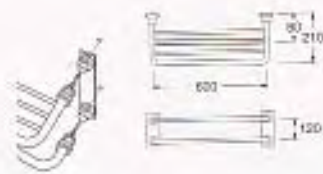

**A27JP-L2**  
SWINGING SINK TAP

- P**
- Spindle keep type
- Pipe length : 240mm

**A27JP-L3**  
SWINGING SINK TAP

- P**
- Spindle keep type
- Pipe length : 300mm

Decorate Your Bathroom / Free Layout

Can be installed anywhere due the sucker plate

**NEW**  
PW5370-W4  
PW5370-LB4  
RUBBER TOWEL RING

**NEW**  
PW6810-W4  
PW6810-LB4  
MAGNET CUP

**NEW**  
PP78  
MOG ACCESSORY PLATE

**NEW**  
PP780-75  
MOG ACCESSORY PLATE

**WN22**  
COMBINATION TOWEL SHELF

**WN21**  
TOWEL SHELF

Accessories

Hook

**NEW**  
**WN883**  
**PWN883**  
DOUBLE HOOK

**PWN883**

**WN882**  
**PWN882**  
DOUBLE HOOK

**PWN882**

**W540**  
**PW540**  
CLOTHES LINE