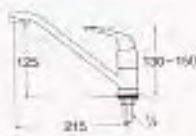

- Tape Thickness: 0.1 mm
- Tape Width: 13 mm
- Tape Length: 10 Meters
- Made of PTFE

**A10JPR  
PA10JPR**  
SWINGING SINK TAP

- Ceramic cartridge type

PA10JPR

**A10JMP  
PA10JMP**  
SWINGING SINK TAP

- Ceramic cartridge type

PA10JMP

**PR36**  
SINK TAP SPANNER

**A870**  
SINGLE LEVER  
SINK TAP

- With swinging pipe
- Cold water only

**A500**  
SWINGING SINK TAP

- With swinging pipe
- Cold water only
- Ceramic cartridge type

**A510**  
SWINGING SINK TAP