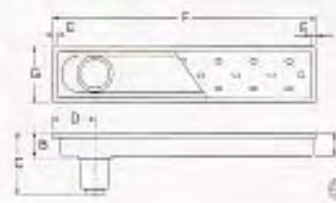

H01  
ROOF DRAIN  
2, 3, 4"

SIZE	D	H	H2
2"	70	17	24
3"	100	25	42
4"	124	32	58

H901-450  
H901-600  
H901-900  
STRAINER  
for BATHROOM DRAINAGE

• Made of Stainless Steel

	A	B	C	D	E	F	G
H901-450	35	45	155	100	11	429	120
H901-600	45	48	150	100	11	298	140
H901-900	50	53	101	100	11	654	160