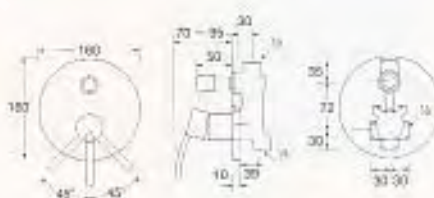

NEW

V101
CONCEALED
SINGLE LEVER
BATH MIXER

• With Change Lever to Wall Shower & to Bath Spout.