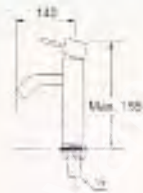

- Cold water only

Y501R

**Y500R  
PY500R**  
SINGLE LEVER  
BASIN TAP

- Cold water only

Y500R

**Y510R  
PY510R**  
SINGLE LEVER  
BASIN TAP

- Cold water only

Y510R

**Y350-S**  
SINGLE LEVER  
BASIN TAP

- Cold water only

**Y350-L**  
SINGLE LEVER  
BASIN TAP

- Cold water only

Single Lever Sink Tap  
(Cold Water Only)

**A870**  
SINGLE LEVER  
SINK TAP

- With swinging pipe
- Cold water only