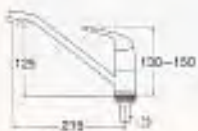

**Y350-S**  
SINGLE LEVER  
BASIN TAP

- Cold water only

**Y350-L**  
SINGLE LEVER  
BASIN TAP

- Cold water only

Single Lever Sink Tap  
(Cold Water Only)

**A870**  
SINGLE LEVER  
SINK TAP

- With swinging pipe
- Cold water only